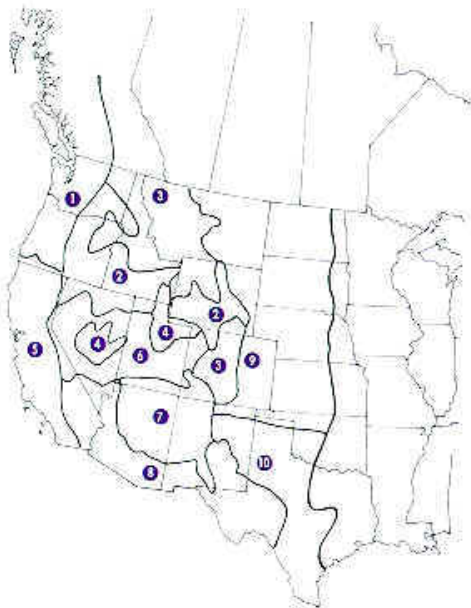

Western Bat Working Group – Regional Bat Species Priority Matrix

Cave Roosting Bats

Cave - Roosting Bats						
SPECIES	REGION 1	REGION 2	REGIONS 3,4,9,& 10	REGION 5	REGION 6	REGIONS 7 & 8
Ghost-faced bat <i>Mormoops megalophylla</i>	X	X	X	X	X	●
California leaf-nosed bat <i>Macrotus californicus</i>	X	X	X	●	X	●
Mexican long-tongued bat <i>Choeronycteris mexicana</i>	X	X	X	●	X	●
Lesser long-nosed bat <i>Leptonycteris curasoae</i>	X	X	X	X	X	●
Big long-nosed bat <i>Leptonycteris nivalis</i>	X	X	X	X	X	●
Cave myotis <i>Myotis velifer</i>	X	X	●	X	X	●
Townsend's big-eared bat <i>Corynorhinus townsendii</i>	●	●	●	●	●	●

Map of Ecoregions Used In Priority Matrix

From:

Bailey's Ecoregions of the United States
(revised 1994)